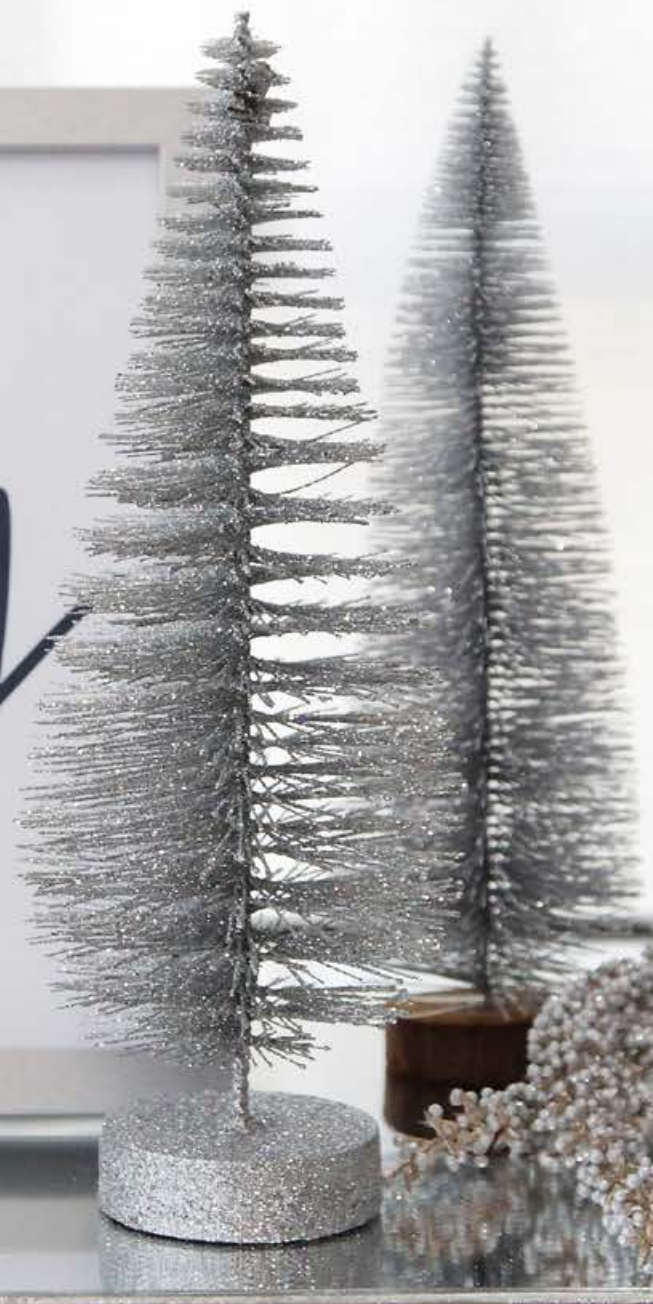

FREE PRINTABLE

CLICK HERE TO
INSTANTLY DOWNLOAD

MAY THE
MIRACLE OF
CHRISTMAS
FILL YOUR
HEART WITH
★
joy