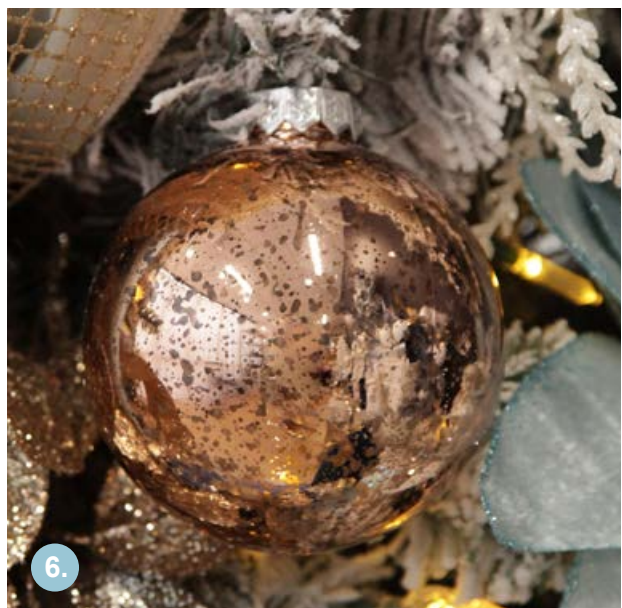

Decorative BAUBLES