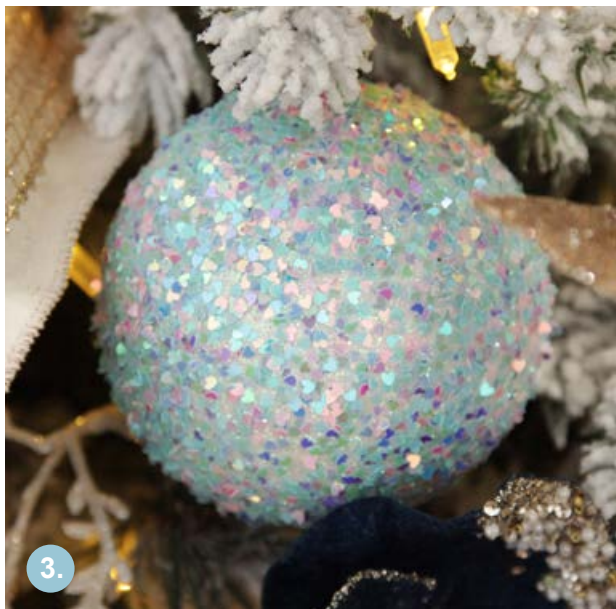

Decorative BAUBLES