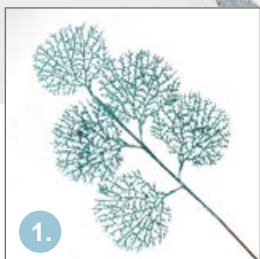

1. AQUA BLUE COASTAL CORAL PICK, 2. WHITE GLITTER FAN CORAL PICK, 3. WHITE FEATHERY CORAL SPRAY, 4. SILVER GLITTER HANGING CHRISTMAS STAR, 5. NATURAL SEASIDE STANDING SANTA CHRISTMAS ORNAMENT.