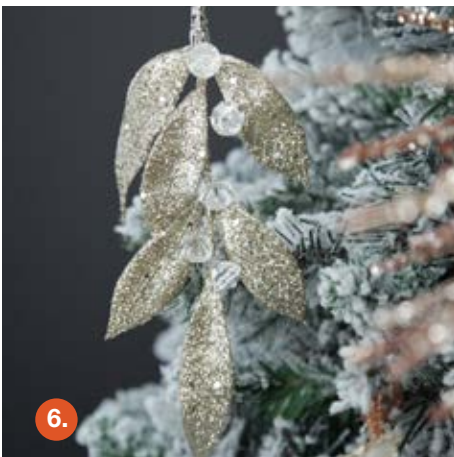

1. HANGING CLOCHE TREE DECORATION WITH CHRISTMAS TREE,
2. CHAMPAGNE GLITTER SNOWFLAKE TREE DECORATIONS - SET OF 2
3. CHAMPAGNE GLITTER BUTTERFLY TREE DECORATION,
4. UNICORN TREE DECORATION WITH CHAMPAGNE GLITTER WINGS,
5. CHAMPAGNE STARBURST TREE DECORATION,
6. CHAMPAGNE GLITTER LEAF AND CRYSTALS TREE DECORATION,
7. CHAMPAGNE GLITTER STAR TREE DECORATIONS - SET OF 2,
8. CHAMPAGNE GLITTER HOLLY LEAF AND CRYSTALS TREE DECORATION.