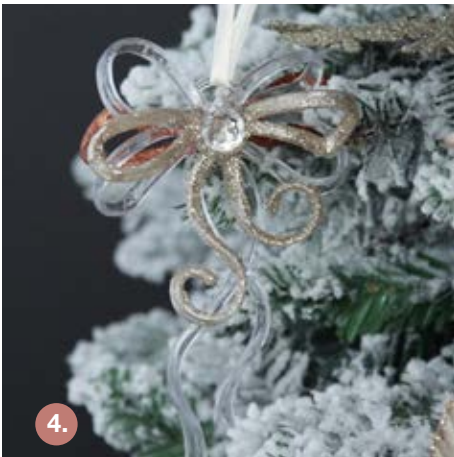

BO HO GLAM
CHRISTMAS
TREE WITH
**DUSKY
PINK**
HIGHLIGHTS

ADD
PINK &
ROSE GOLD
FLOWERS

1. BABY PINK VELVET POINSETTIA FLOWER CLIP WITH GLITTER TRIM, 2. BLUSH BURLAP SEQUIN FLOWER, 3. BABY PINK VELVET MAGNOLIA FLOWER CLIP WITH JEWEL CENTRE AND SEQUIN TIPS, 4. LARGE PINK POINSETTIA FLOWER STEM WITH GLITTER TRIM, 5. CHAMPAGNE BURLAP SEQUIN FLOWER, 6. DUSKY PINK VELVET MAGNOLIA FLOWER CLIP WITH JEWEL CENTRE AND SEQUIN TIPS, 7. DARK PINK VELVET POINSETTIA FLOWER CLIP WITH GLITTER TRIM.