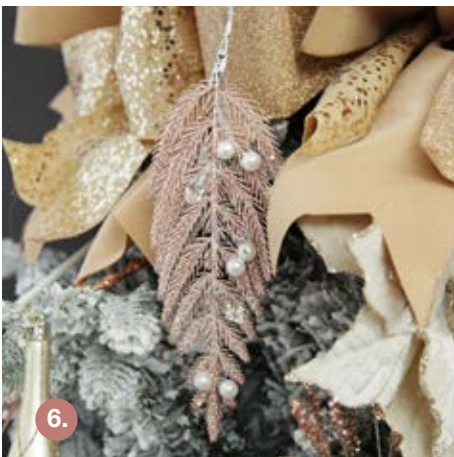

1. ROSE GOLD BEADED GLITTER BIRD, 2. ROSE GOLD BEADED STAR AND BELL TREE DECORATIONS - SET OF 2, 3. ROSE GOLD DANCING BALLERINA TREE DECORATION, 4. ROSE GOLD GLITTER AND CLEAR ACRYLIC BOW TREE DECORATION, 5. ROSE GOLD STARBURST TREE DECORATION, 6. ROSE GOLD GLITTER LEAF AND CRYSTALS TREE DECORATION, 7. ROSE GOLD GLITTER STAR TREE DECORATIONS - SET OF 2, 8. ROSE GOLD GLITTER HOLLY LEAF AND CRYSTALS TREE DECORATION.