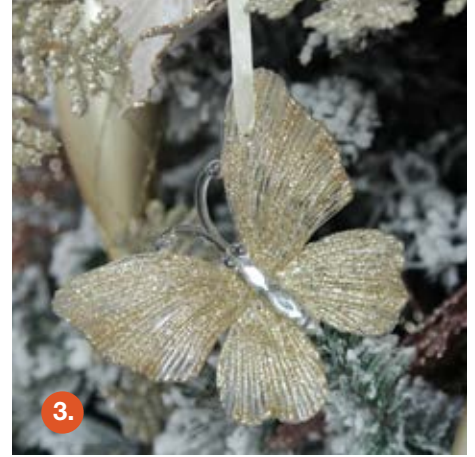

1.

1.

2.

3.

4.

5.

1. IVORY AND GOLD GLITTER SHEER BUTTERFLY WITH CLIP,
2. ROSE GOLD SPARKLE SNOWFLAKE,
3. SILVER GLITTER SUNBURST DECORATION,
4. IVORY PEONY WITH SPARKLES FLOWER CLIP,
5. IVORY FLOWER BLOSSOM STEM WITH GOLD GLITTER

BO HO GLAM
CHRISTMAS
TREE WITH
**ORANGE &
MUSTARD**
HIGHLIGHTS

ADD
IVORY,
RUST &
CHAMPAGNE
FLOWERS

1. MUSTARD MAGNOLIA FLOWER CLIP WITH GOLD GLITTER TRIM, 2. CHAMPAGNE POINSETTIA FLOWER STEM WITH GLITTER TRIM, 3. CHAMPAGNE MAGNOLIA FLOWER STEM WITH GLITTER SEQUIN TIPS, 4. RUST MAGNOLIA FLOWER CLIP WITH GOLD GLITTER TRIM, 5. CHAMPAGNE VELVET MAGNOLIA FLOWER CLIP WITH JEWEL CENTRE AND SEQUIN TIPS, 6. IVORY MAGNOLIA FLOWER, 7. CHAMPAGNE POINSETTIA FLOWER STEM WITH GLITTER TRIM.

COMPLIMENT
WITH
Champagne
DECORATIONS

1. HANGING CLOCHE TREE DECORATION WITH CHRISTMAS TREE,
2. CHAMPAGNE GLITTER SNOWFLAKE TREE DECORATIONS - SET OF 2
3. CHAMPAGNE GLITTER BUTTERFLY TREE DECORATION,
4. UNICORN TREE DECORATION WITH CHAMPAGNE GLITTER WINGS,
5. CHAMPAGNE STARBURST TREE DECORATION,
6. CHAMPAGNE GLITTER LEAF AND CRYSTALS TREE DECORATION,
7. CHAMPAGNE GLITTER STAR TREE DECORATIONS - SET OF 2,
8. CHAMPAGNE GLITTER HOLLY LEAF AND CRYSTALS TREE DECORATION.